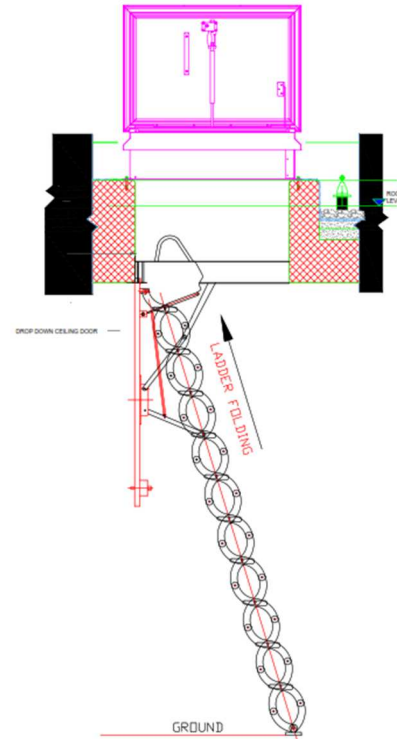

TISolutionz
Access Panel & Access Hatch

TOTAL INTERIOR SOLUTIONS TIS
P.O.BOX: 29618, Hamdan Street
Abu Dhabi, United Arab Emirates

☎ +971 2 633 3448
☎ +971 2 631 1156
✉ sales@tisolutionz.com

TOTAL INTERIOR SOLUTIONS WLL
P.O.Box: 30007, Jabr Bin Mohd. Street
Doha, Qatar

☎ +974 333 83847
☎ +971 2 631 1156
✉ sales@tisolutionz.com