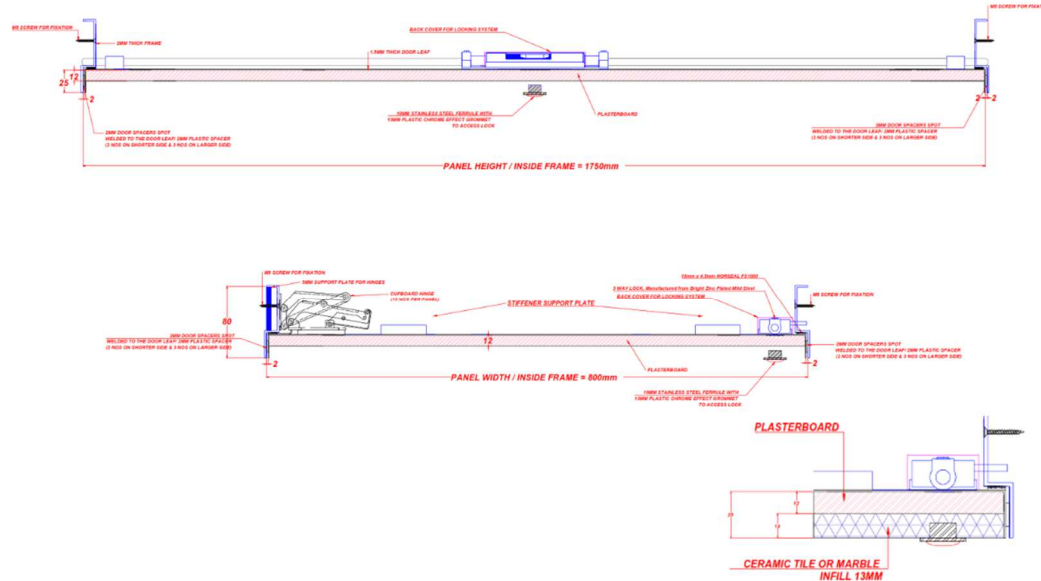

Wall Access Panel

Fire Rated Access Panel

Product Reference: TIS GD2H TD

Technical Specification	
DESCRIPTION	Metal Door with Exposed Edge Frame and 12mm Plasterboard infill, 13mm recessed for tile/marble infill – TIS GD2H TD
FIRE RATED	3 hours Fire Resistance for integrity, all in accordance with BS EN BS EN 1634-1: 2014 + A1: 2018
HINGED TYPE	Panel / Cupboard Hinge
COMPOSITION	2.0mm Zinc Plated Steel Frame and 1.5mm Door. 12mm Plasterboard Infill to Door. Polyester Powder Coated to RAL 9010 20% gloss.
FRAME	Exposed Edge Frame
FITTING	Screw/bolt-fixed into position through the side of the panel frame
LOCKING	3-way locking
SEAL	10*4.5mm all around the frame, NORSEAL FS1000 (Fire, Smoke & Acoustic Characteristic for seal but tested for Fire)

TIS GD2H TD Access Panel is designed to fit into any type of wall system allowing easy access into cavity/void. The panel to be inserted directly into the clear structural opening and screw/bolt-fixed into position through the side of the panel frame.

Dimensions:

- Please note that on installation of the access panel, the actual size of the structural opening in the wall needs to be 10mm larger than the overall panel

TISolutionz
Access Panel & Access Hatch

Doha, Qatar

☎ +974 333 83847

📠 +971 2 631 1156

✉ sales@tisolutionz.com

Wall Access Panel

General Drawing

Fire Rated Access Panel

Product Reference: TIS GD2H TD